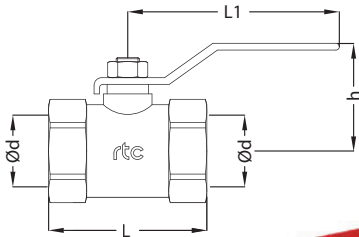

Standard ball valve with female to female connection / Kugelventil

TYPE **SVFF**

Standard Ball Valve / Standart Kugelventil

Connection / Anschluss	Order No / Bestellnr.		L	L1	h	Bar	
	Ød Female	Ød Female					Red / Rot
BSP 1/4		SVFF 13-R	SVFF 13-B	49	109	48	25
BSP 3/8		SVFF 17-R	SVFF 17-B	49	109	48	25
BSP 1/2		SVFF 21-R	SVFF 21-B	58	109	48	25
BSP 3/4		SVFF 26-R	SVFF 26-B	68	109	51	25
BSP 1		SVFF 33-R	SVFF 33-B	83	119	57	25
BSP 1-1/4		SVFF 42-R	SVFF 42-B	98	137	64	25
BSP 1-1/2		SVFF 48-R	SVFF 48-B	109	162	74	25